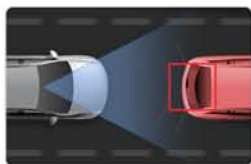

Secret Mode

Battery Discharge
Prevention

KEY FEATURES

FULL HD Resolution

Full HD (1920x1080p) records accurate video at 30 frame per seconds without dropping a single frame.

Auto Night Vision

Automatically turn and enhance video quality brighter at night and clearer at daytime.

ADAS PLUS

Front Vehicle Motion Alert, Forward Collision and Lane Departure Warning System lower the risk of accidents by warning the driver of impending road hazards

Anti-Reboot Function

Seamlessly records without re-booting when you start engine. Even an accident occurred just after starting vehicle cannot be missed.