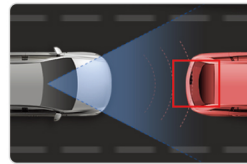

AI Damage Detection

Get reported the impact area during parking subdivided into 8 directions and 3 levels of impact size.

Power Saving Parking Mode

After the vehicle is turned off, recording standby is possible for more than a month based on Parking Mode.

ADAS PLUS

Front Vehicle Motion Alert and Lane Departure Warning System lower the risk of accidents by warning the driver of impending road hazards.

SONY STARVIS Image Sensor

SONY Exmor R STARVIS Image sensor provides brighter and clearer image quality compared to general CMOS sensor.