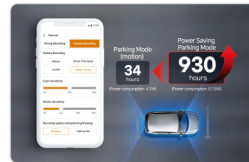

Power Saving Parking Mode

Power Saving Parking Mode records events for more than 30 days even when the vehicle is turned off. Always feel assured with power saving parking mode that closely captures the scene.

SPECIFICATIONS

Model name	GX33	
Size / Weight	Front : 111.5 x 44.5 x 24.7mm/79g Rear : 53 x 33.6 x 35.3mm/41g	Weight including the mount
Memory capacity	Micro SD Card (32GB/64GB/128GB)	Class 10 or above, UHS-1 recommended, SDXC compatible
Lens	Front/Rear : Full HD wide-angle lens	
Image Sensor	Front : 2.1M pixels, 1/2.8" SONY Exmor R STARVIS Image Sensor Rear : 2M pixels, 1/3" CMOS Image Sensor	
Viewing angle	Front : more than 131.8° of the opposite angle / 107 °of the horizontal angle / 55 °of the vertical angle Rear : more than 134° of the opposite angle / 105 °of the horizontal angle / 60 °of the vertical angle	
Video	Front/Rear : 1920x1080p@30fps	
Voice	Microphone	Built-in
Sound	Speaker	Built-in
Acceleration sensor	3-axis acceleration sensor	+2g / -2g
Input power	DC 12V - 24V	
Power consumption	4.1W	Based on 2ch, GPS ON
Operation/ Storage temperature	Operation Temperature: -20°C ~ 70°C Storage Temperature: -30°C ~ 80°C	
Interface	Power port (3.5 Ø), rear camera connection port (2.5 Ø), USB A type Wi-Fi port	
Function	Smart Time Lapse, FineVu Wi-Fi, Speed Camera Alert, HDR, ADAS, Installation Angle Guide, Format Free, Auto Night Vision, Driving Rest Guide, Time Alarm, Battery Discharge Prevention, Support 1ch recording, High Temperature Protection	
		Vehicle speed, ADAS and Speed Camera Alert operate under GPS reception.

FINE DIGITAL FINEDIGITAL Inc. www.finevu.com/en

7th Floor, Fine Venture Bldg., 41, Seongnam-daero 925 beon-gil, Bundang-gu, Seongnam-si, Gyeonggi-do, 13496 Rep. of KOREA

JY NETWORKS PTY LTD. - Authorized distributor of FineVu Dash Cams PO Box 4200 Narre Warren South VIC 3805 Australia

✉ support@finedigital.com ☎ 03-9099-0983

Scan Me ▶▶
GX33 Introduction
Video