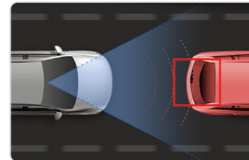

ADAS PLUS

Front Vehicle Motion Alert(FVMA) lowers the risk of accidents by warning the driver impending road hazards.