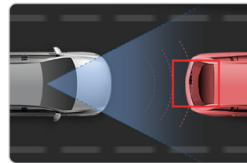

ADAS PLUS

Front Vehicle Motion Alert(FVMA) lowers the risk of accidents by warning the driver impending road hazards.