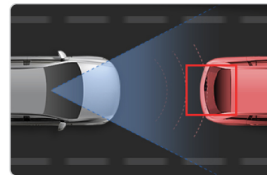

ADAS PLUS

Front Vehicle Motion Alert (FVMA) and Lane Departure Warning System (LDWS) lower the risk of accidents by warning the driver of impending road hazards