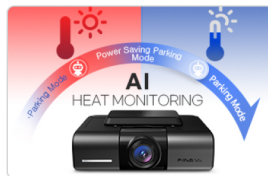

AI HEAT MONITORING

AI automatically switches to Power Saving Parking Mode if GX1000 overheats. When it cools down, AI will switch it back to parking mode.