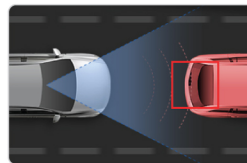

HIGH TEMPERATURE PROTECTION

MEMORY ALLOCATION

KEY FEATURES

Quad HD Resolution

Front Quad HD and Rear Full HD cameras record outstanding video clarity under any circumstances.

Speed Camera Alert

The built-in GPS provides accurate location information while driving, and FineVu GX30 alerts the driver the traffic enforcement cameras and informs speed limit.

High Dynamic Range(HDR)

A sudden rise of light exposure caused by strong sunlight or headlight beams may degrade a quality of video footage. HDR controls the level of light exposure to maintain and clear video recordings in all circumstances.

SONY STARVIS Image Sensor

SONY Exmor R STARVIS Image sensor provides brighter and clearer image quality compared to general CMOS sensor.

4X Memory Efficiency (Smart Time Lapse)

Automatically compress recording files when there is no impact, and save the files at 30 frames per second when detects any impact. Maximizes memory efficiency comparing to standard recording mode.