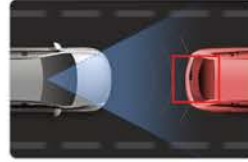

www.finevudashcam.com.au

KEY FEATURES

Crystal Clear UHD Resolution

UHD captures every moment realistically.

Built-in GPS & Wi-Fi

Easily access your video on your smartphone with free FineVu Wi-Fi App.

Speed Camera Alert

The built-in GPS provides accurate location information while driving, and FineVu GX4K alerts the driver the traffic enforcement cameras and informs speed limit.

ADAS PLUS

Front Vehicle Motion Alert(FVMA) lowers the risk of accidents by warning the driver impending road hazards.