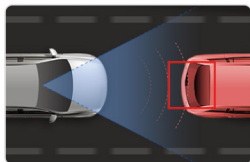

ADAS PLUS

Front Vehicle Motion Alert(FVMA) lowers the risk of accidents by warning the driver impending road hazards.